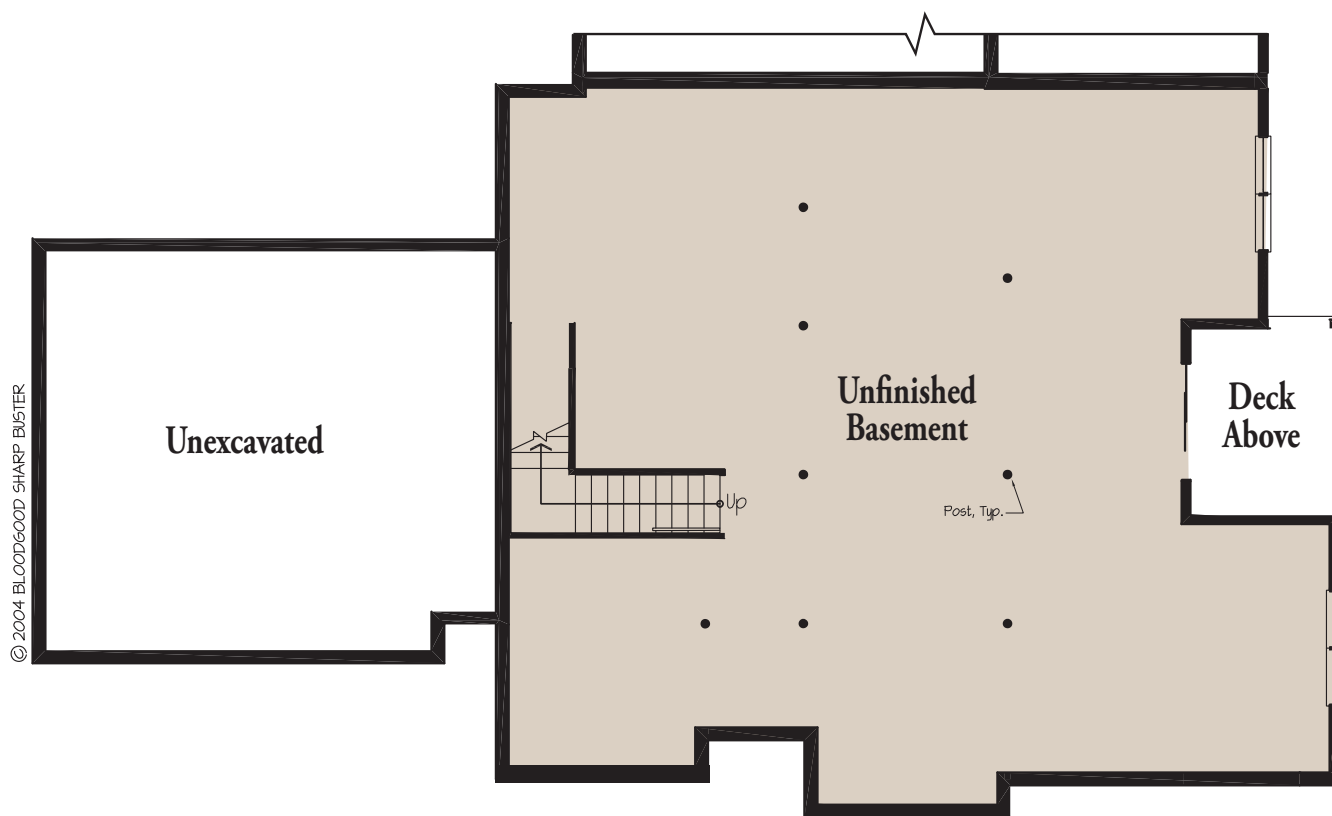

The Applewood

MAIN LEVEL

SECOND LEVEL

Highlights

- The large living room features an 11' ceiling and gas fireplace flanked by windows
- The first-floor master suite in the rear of the home offers a vaulted ceiling and walk-in closet
- The breakfast nook adjacent to the kitchen opens onto a private deck
- The first floor den/study in the front of the home accented with French doors is perfect for a home office
- The second floor features a loft and second bedroom suite with walk-in closet
- Attached two-car garage