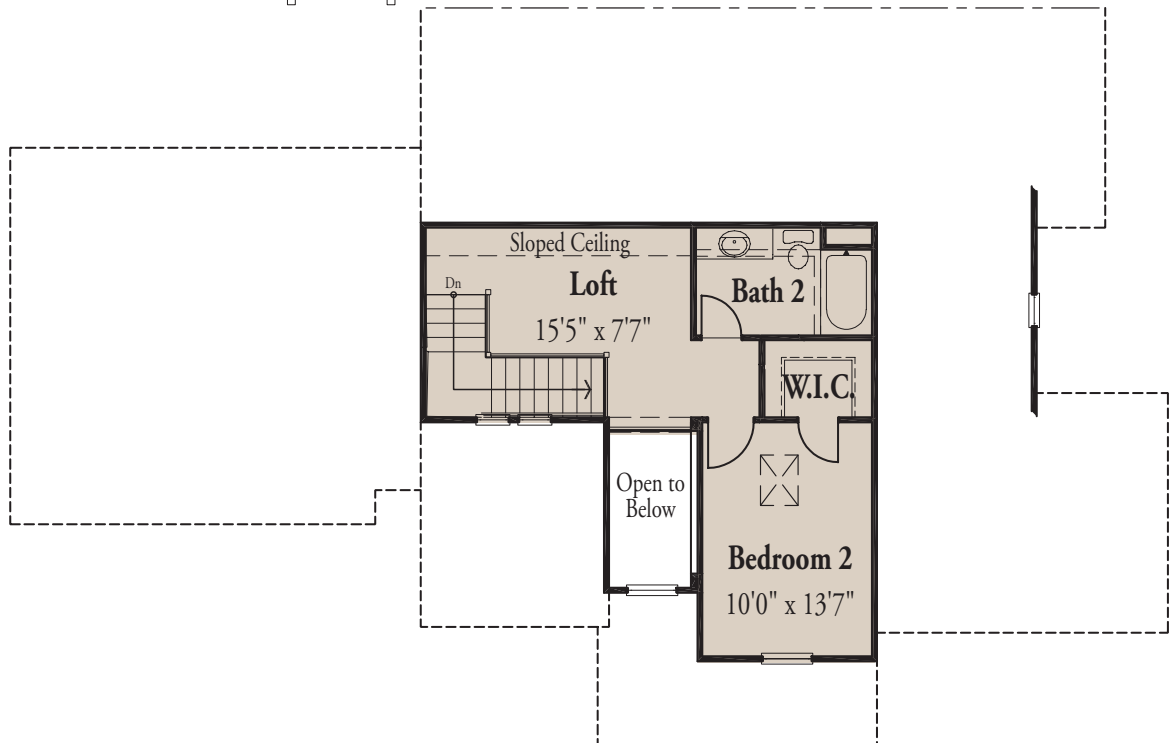

The Applewood

MAIN LEVEL

SECOND LEVEL

Highlights

- The large living room features an 11' ceiling and gas fireplace flanked by windows
- The first-floor master suite in the rear of the home offers a vaulted ceiling and walk-in closet
- The breakfast nook adjacent to the kitchen opens onto a private deck
- The first floor den/study in the front of the home accented with French doors is perfect for a home office
- The second floor features a loft and second bedroom suite with walk-in closet
- Attached two-car garage