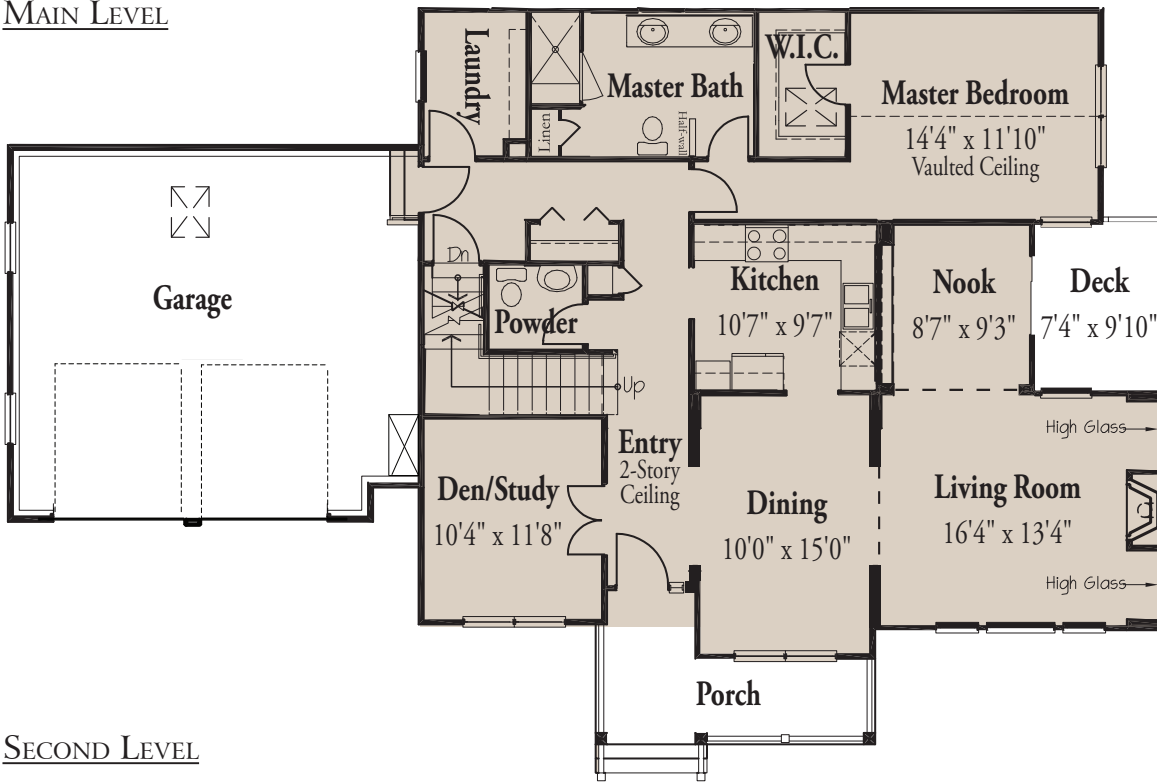

The Applewood

MAIN LEVEL

SECOND LEVEL

Highlights

- The large living room features an 11' ceiling and gas fireplace flanked by windows
- The first-floor master suite in the rear of the home offers a vaulted ceiling and walk-in closet
- The breakfast nook adjacent to the kitchen opens onto a private deck
- The first floor den/study in the front of the home accented with French doors is perfect for a home office
- The second floor features a loft and second bedroom suite with walk-in closet
- Attached two-car garage